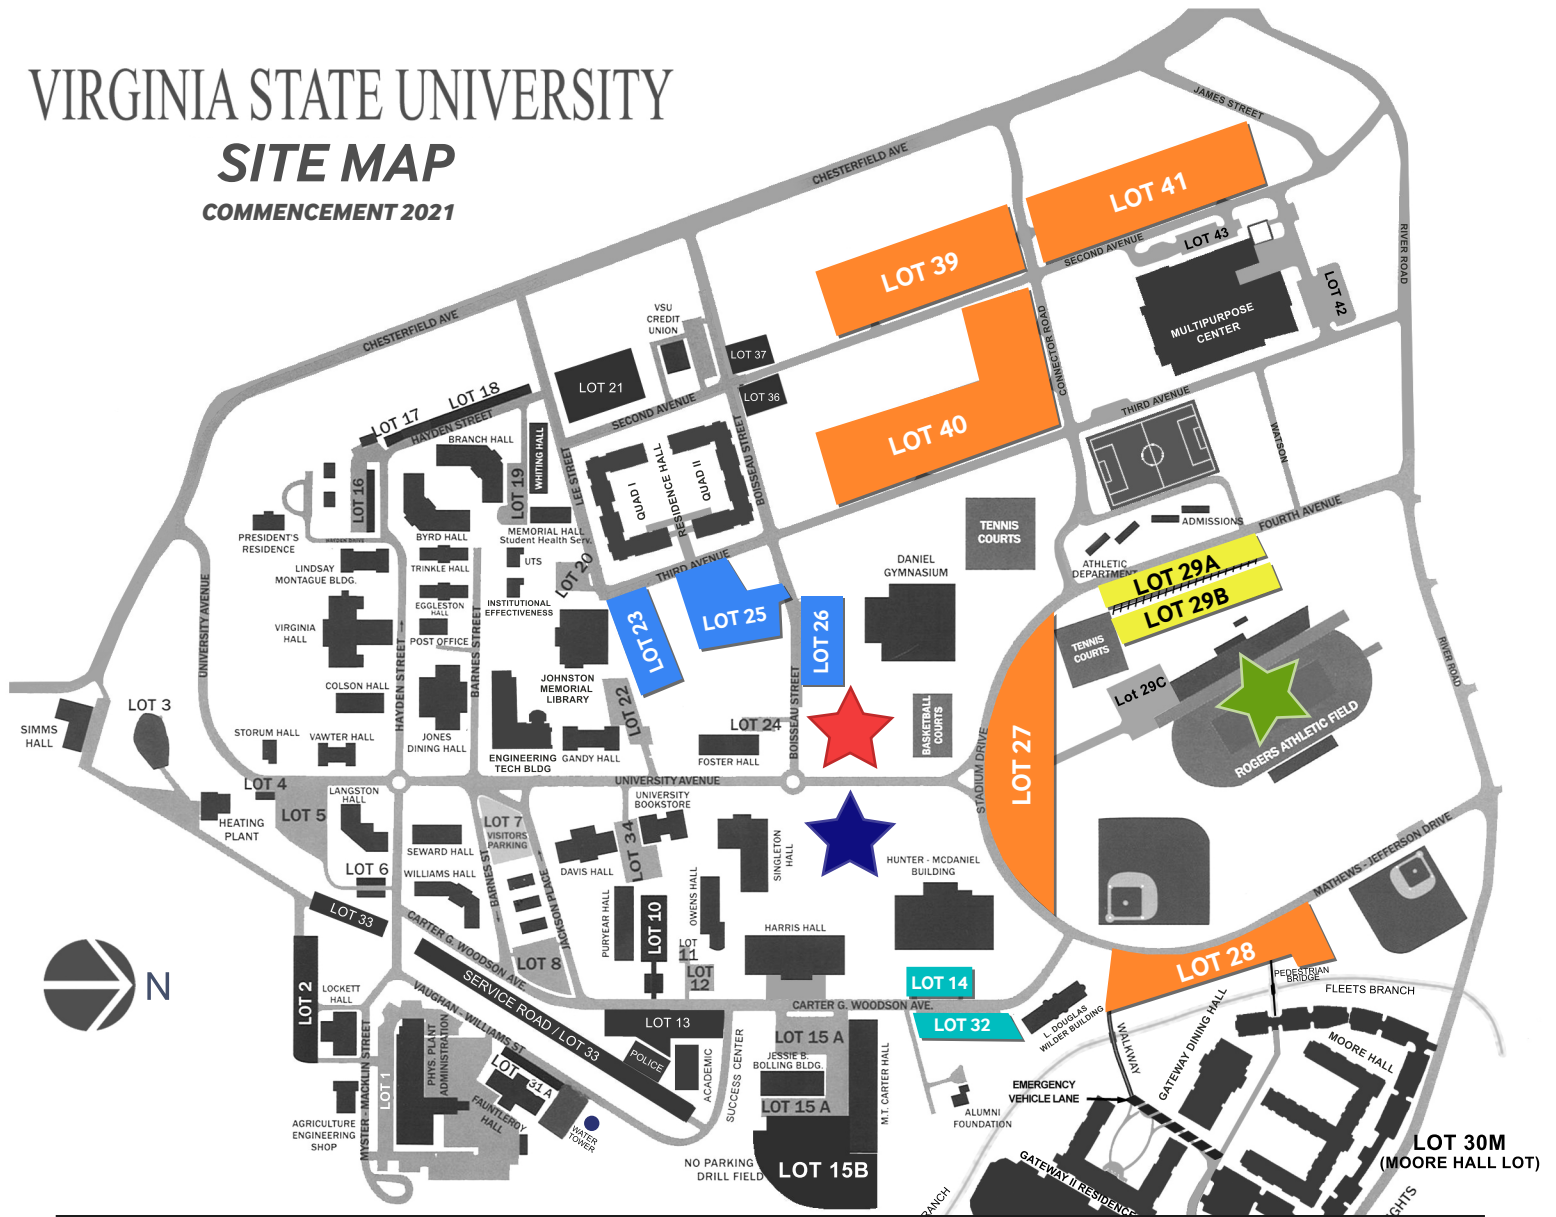

VIRGINIA STATE UNIVERSITY

SITE MAP COMMENCEMENT 2021

LEGEND

GRADUATE SIGN-IN
COLLEGES OF AGRICULTURE, EDUCATION, ENGINEERING & TECHNOLOGY, AND GRADUATE STUDIES

GRADUATE SIGN-IN
COLLEGES OF BUSINESS, HUMANITIES & SOCIAL SCIENCES, AND NATURAL & HEALTH SCIENCES

GRADUATE & GUEST PARKING

HANDICAP PARKING

GRADUATION CEREMONY

FACULTY PARKING

VIP PARKING