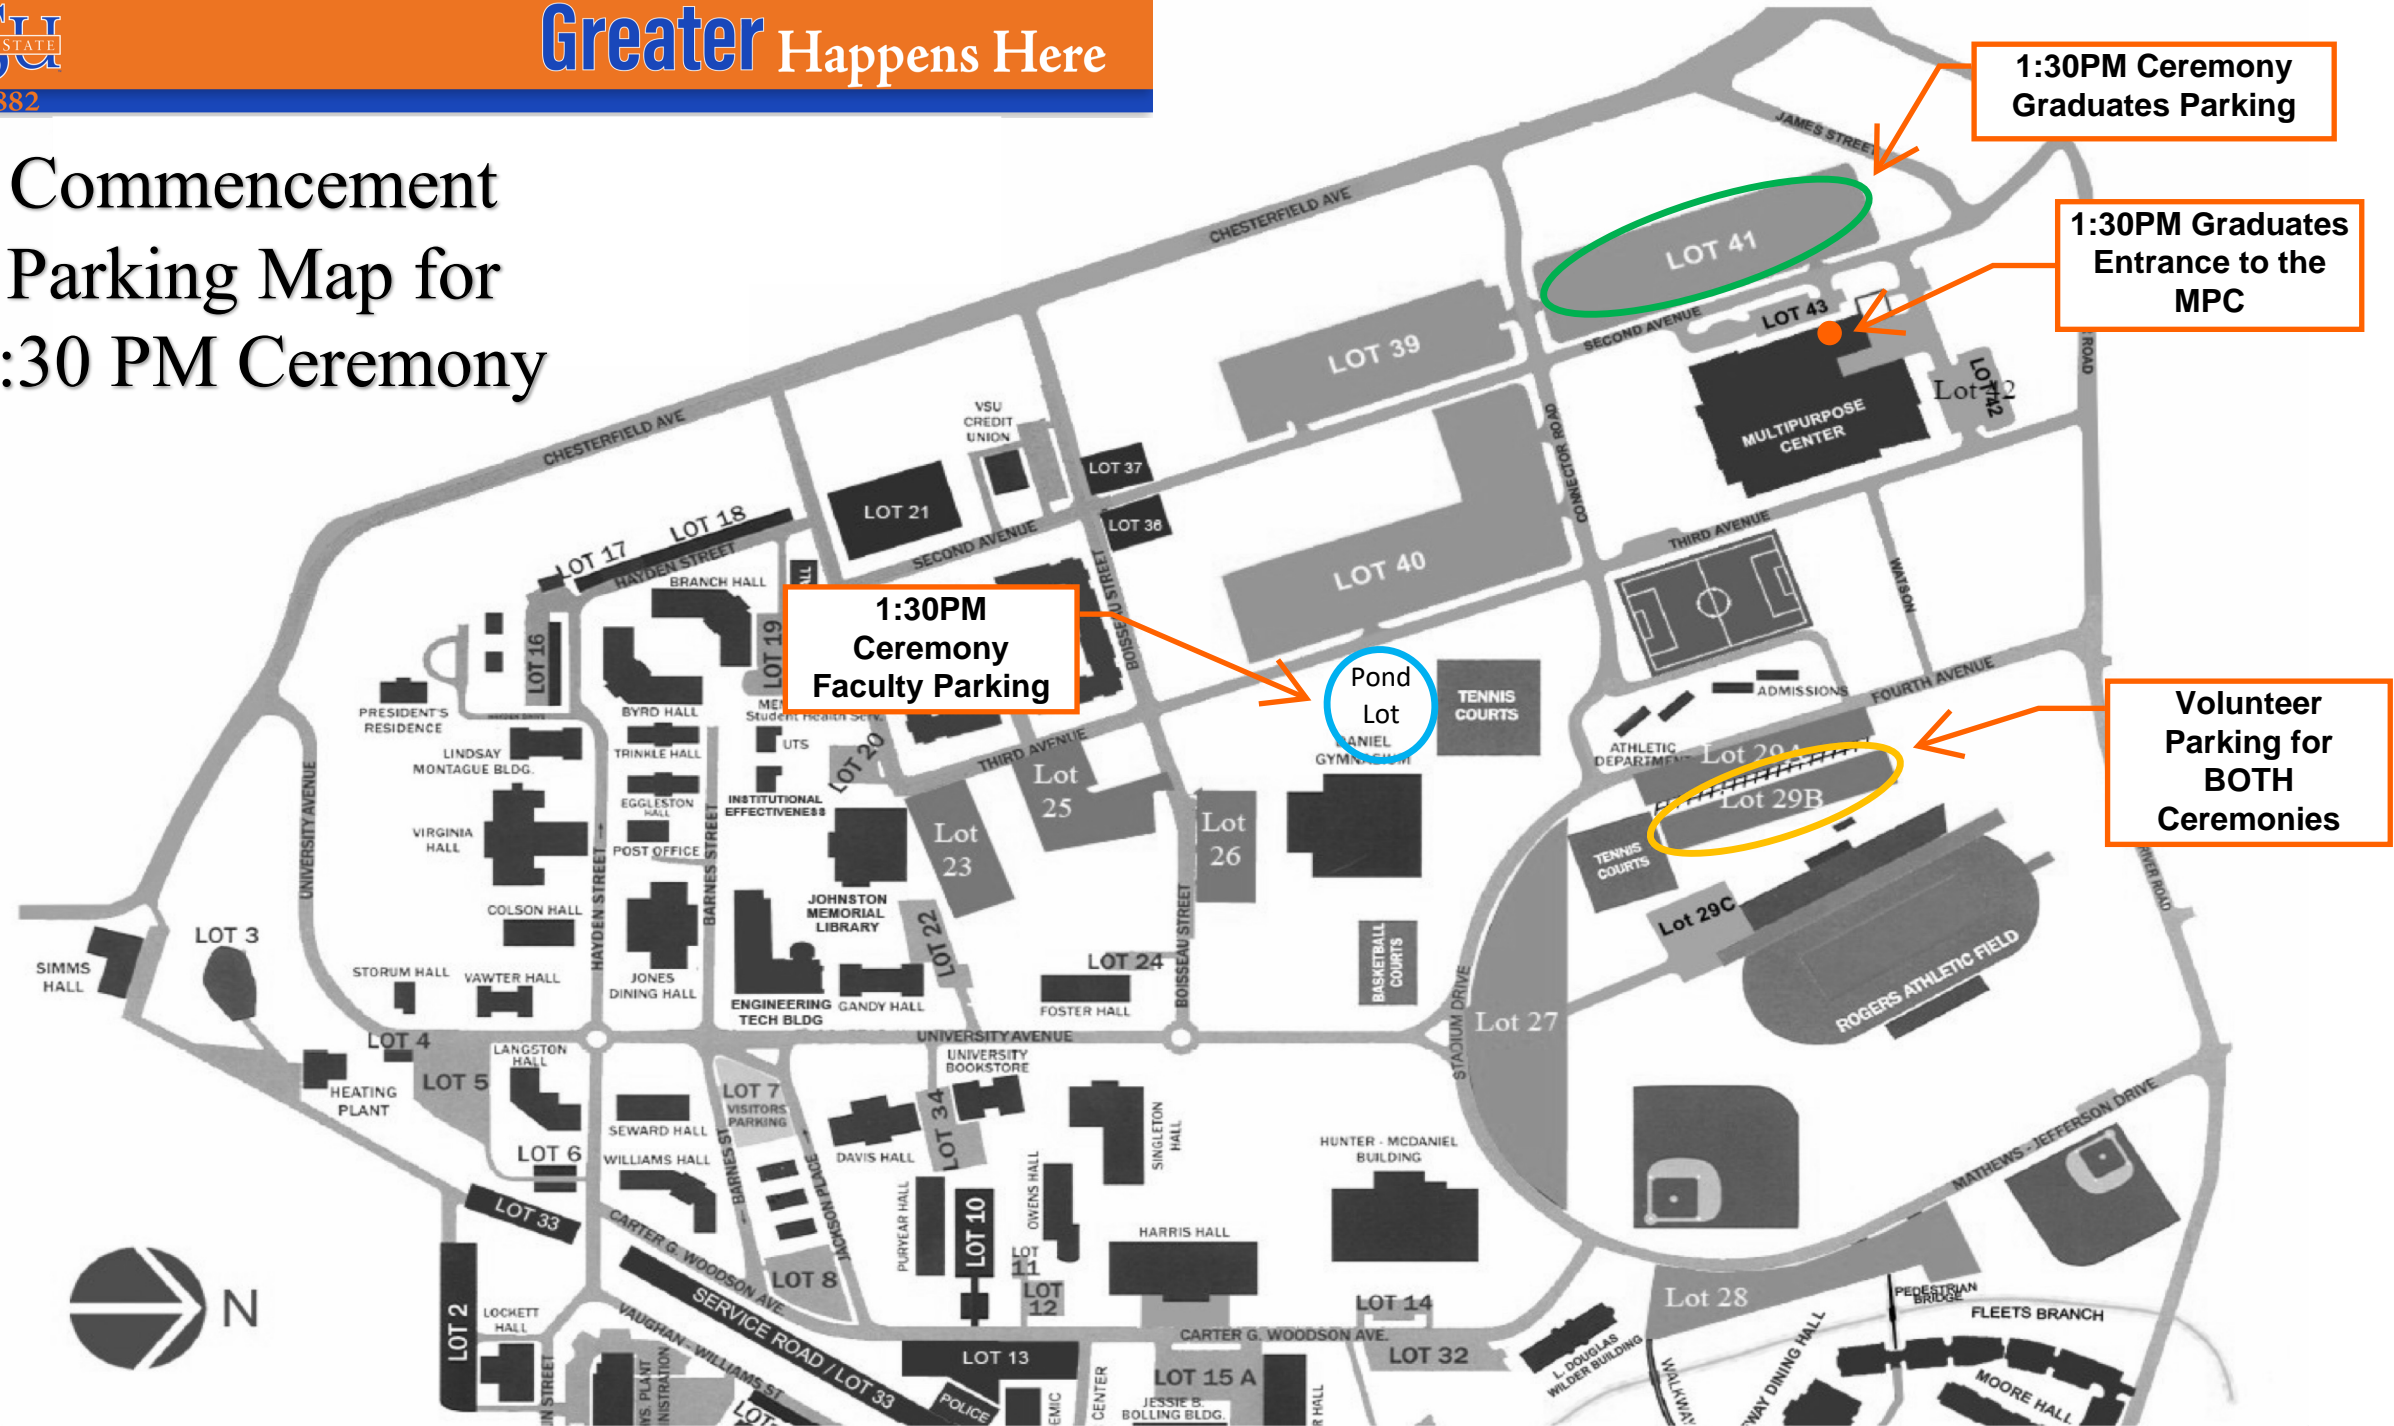

Commencement Parking Map for 1:30 PM Ceremony

1:30PM Ceremony
Graduates Parking

1:30PM Graduates
Entrance to the
MPC

1:30PM
Ceremony
Faculty Parking

Pond
Lot

Volunteer
Parking for
BOTH
Ceremonies